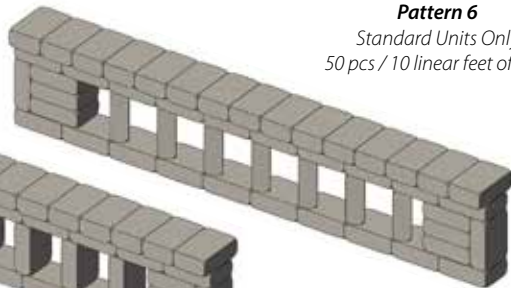

Pattern 6

Standard Units Only
50 pcs / 10 linear feet of wall