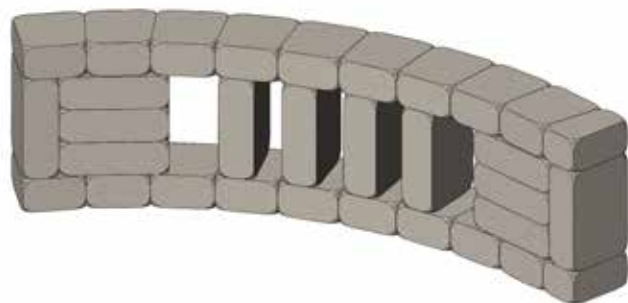

Pattern 5

Standard Units Only
65 pcs / 10 linear feet of wall