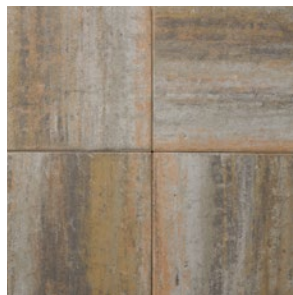

# CORTEZ

SLAB

**BELGARD**  
PAVES THE WAY™

STUNNING CONTEMPORARY STYLE WITH CLEAN LINES, A SMOOTH FACE AND STRIKING COLOUR BLENDS

## SLAB

STUNNING CONTEMPORARY STYLE WITH CLEAN LINES, A SMOOTH FACE AND STRIKING COLOUR BLENDS

### ✔ FEATURES & BENEFITS

- Ideal for in-ground and pedestal installations
- Three sizes for virtually limitless design layouts
- Timeless colour blends

### 🔹 AVAILABLE COLOURS

 CHARCOAL

 COPPER CANYON

 GRANITE

 NATURAL

 SANDALWOOD\*

 DURAFUSION™  
Unmatched Durability

*\*Not available in 18 x 18*