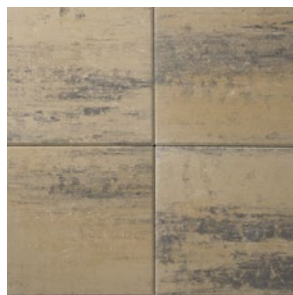

### 🔹 AVAILABLE COLOURS

 CHARCOAL

 COPPER CANYON

 GRANITE

 NATURAL

 SANDALWOOD\*

 DURAFUSION™  
Unmatched Durability

*\*Not available in 18 x 18*