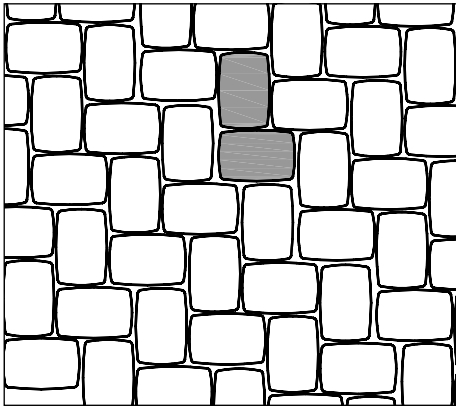

Cobble Collection

INSTALLATION PATTERNS

PATIO

WALK
WAY

POOLS

DRIVEWAY

CIRCLE
KIT

COBBLE HERRINGBONE PATTERN

Cobble 4.5x7 - 475 stones/100sqft

COBBLE SHORT STACK PATTERN

Cobble 4.5x4.5 - 354 stones/100sqft
Cobble 4.5x7 - 236 stones/100sqft

COBBLE DOUBLE STACK PATTERN

Cobble 4.5x7 - 475 stones/100sqft

COBBLE LONG STACK PATTERN

7' DIAMETER CIRCLE:

Starting at Centre Stone

CENTER: 1 square stone.

ROW # 1: 8 small circle stones.

ROW # 2: 14 large circle stones.

ROW # 3: 21 large circle stones.

ROW # 4: 13 large circle stones and 13 square stones.

ROW # 9: 30 large circle stones and 30 square stones.

5' DIAMETER CIRCLE:

Starting at Centre Stone

CENTER: 1 square stone.

ROW # 1: 8 small circle stones.

ROW # 2: 14 large circle stones.

ROW # 3: 21 large circle stones.