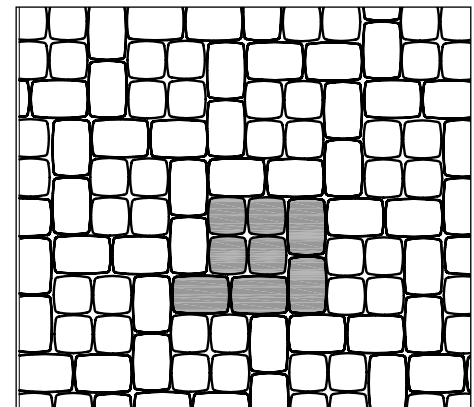

COBBLE L-STACK PATTERN

Cobble 4.5x4.5 - 284 stones/100sqft
Cobble 4.5x7 - 284 stones/100sqft

BELGARD

Expocrete an Oldcastle® company

British Columbia Alberta Saskatchewan Manitoba

For more info visit: Belgard.com | Expocrete.com