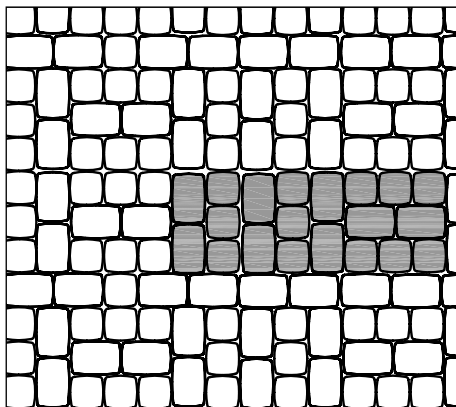

Cobble 4.5x7 - 475 stones/100sqft

COBBLE SHORT STACK PATTERN

Cobble 4.5x4.5 - 354 stones/100sqft
Cobble 4.5x7 - 236 stones/100sqft

COBBLE DOUBLE STACK PATTERN

Cobble 4.5x7 - 475 stones/100sqft

COBBLE LONG STACK PATTERN

BELGARD

Expocrete an Oldcastle® company

British Columbia Alberta Saskatchewan Manitoba

For more info visit: Belgard.com | Expocrete.com

BUNDLE COVERAGE: 4.4m² or 47ft²

Makes approximately one 7' diameter circle or two 5' diameter circles.

7' DIAMETER CIRCLE:

Starting at Centre Stone

CENTER: 1 square stone.

ROW # 1: 8 small circle stones.

ROW # 2: 14 large circle stones.

ROW # 3: 21 large circle stones.

ROW # 4: 13 large circle stones and 13 square stones.

ROW # 9: 30 large circle stones and 30 square stones.

5' DIAMETER CIRCLE:

Starting at Centre Stone

CENTER: 1 square stone.

ROW # 1: 8 small circle stones.

ROW # 2: 14 large circle stones.

ROW # 3: 21 large circle stones.