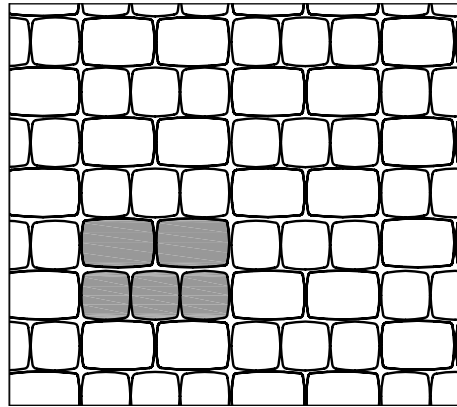

Cobble Collection

INSTALLATION PATTERNS

PATIO

WALK
WAY

POOLS

DRIVEWAY

CIRCLE
KIT

COBBLE HERRINGBONE PATTERN

Cobble 4.5x7 - 475 stones/100sqft

COBBLE SHORT STACK PATTERN

Cobble 4.5x4.5 - 354 stones/100sqft
Cobble 4.5x7 - 236 stones/100sqft

COBBLE DOUBLE STACK PATTERN

Cobble 4.5x7 - 475 stones/100sqft

COBBLE LONG STACK PATTERN

7' DIAMETER CIRCLE:

Starting at Centre Stone

CENTER: 1 square stone.

ROW # 1: 8 small circle stones.

ROW # 2: 14 large circle stones.

ROW # 3: 21 large circle stones.

ROW # 4: 13 large circle stones and 13 square stones.

ROW # 9: 30 large circle stones and 30 square stones.

5' DIAMETER CIRCLE:

Starting at Centre Stone

CENTER: 1 square stone.

ROW # 1: 8 small circle stones.

ROW # 2: 14 large circle stones.

ROW # 3: 21 large circle stones.