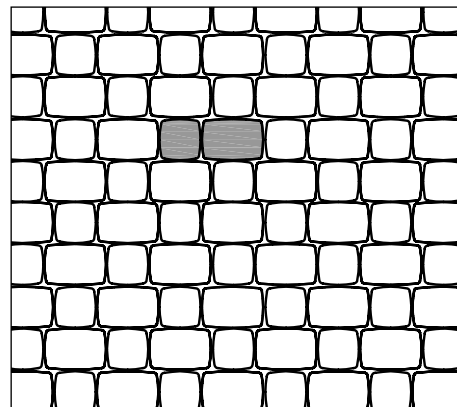

COBBLE RUNNING BOND PATTERN

Cobble 4.5x4.5 - 284 stones/100sqft
Cobble 4.5x7 - 284 stones/100sqft