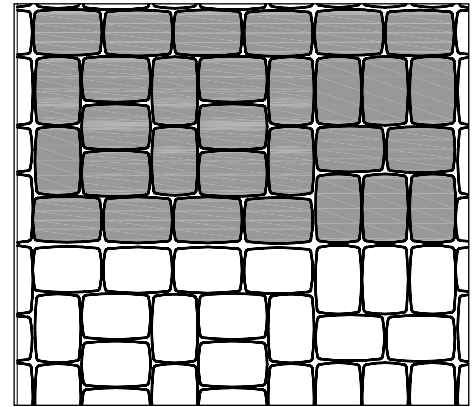

Cobble Collection

INSTALLATION PATTERNS

PATIO

WALK
WAY

POOLS

DRIVEWAY

CIRCLE
KIT

COBBLE HERRINGBONE PATTERN

Cobble 4.5x7 - 475 stones/100sqft

COBBLE SHORT STACK PATTERN

Cobble 4.5x4.5 - 354 stones/100sqft
Cobble 4.5x7 - 236 stones/100sqft

COBBLE DOUBLE STACK PATTERN

Cobble 4.5x7 - 475 stones/100sqft

COBBLE LONG STACK PATTERN

7' DIAMETER CIRCLE:

Starting at Centre Stone

CENTER: 1 square stone.

ROW # 1: 8 small circle stones.

ROW # 2: 14 large circle stones.

ROW # 3: 21 large circle stones.

ROW # 4: 13 large circle stones and 13 square stones.

ROW # 9: 30 large circle stones and 30 square stones.

5' DIAMETER CIRCLE:

Starting at Centre Stone

CENTER: 1 square stone.

ROW # 1: 8 small circle stones.

ROW # 2: 14 large circle stones.

ROW # 3: 21 large circle stones.