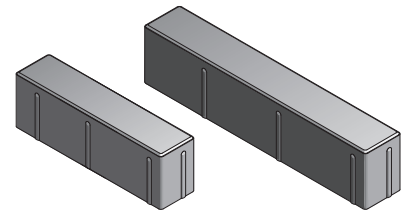

PLANK SERIES™
PAVER PATTERNS

RECTANGLE
RUNNING BOND
PATTERN

 100%: 3 x 12 or 3 x 18

90° HERRINGBONE
PATTERN

 100%: 3 x 12 or 3 x 18

MIXED RUNNING
BOND PATTERN

50%: 3 x 12

50%: 3 x 18

BASKET WEAVE
PATTERN

 100%: 3 x 12 or 3 x 18

LOCALLY MADE

Our state-of-the-art facility enables us to control every step of the manufacturing process, ensuring that the highest standards of quality pavers, walls, outdoor living kits and packaged concrete products are delivered to you.