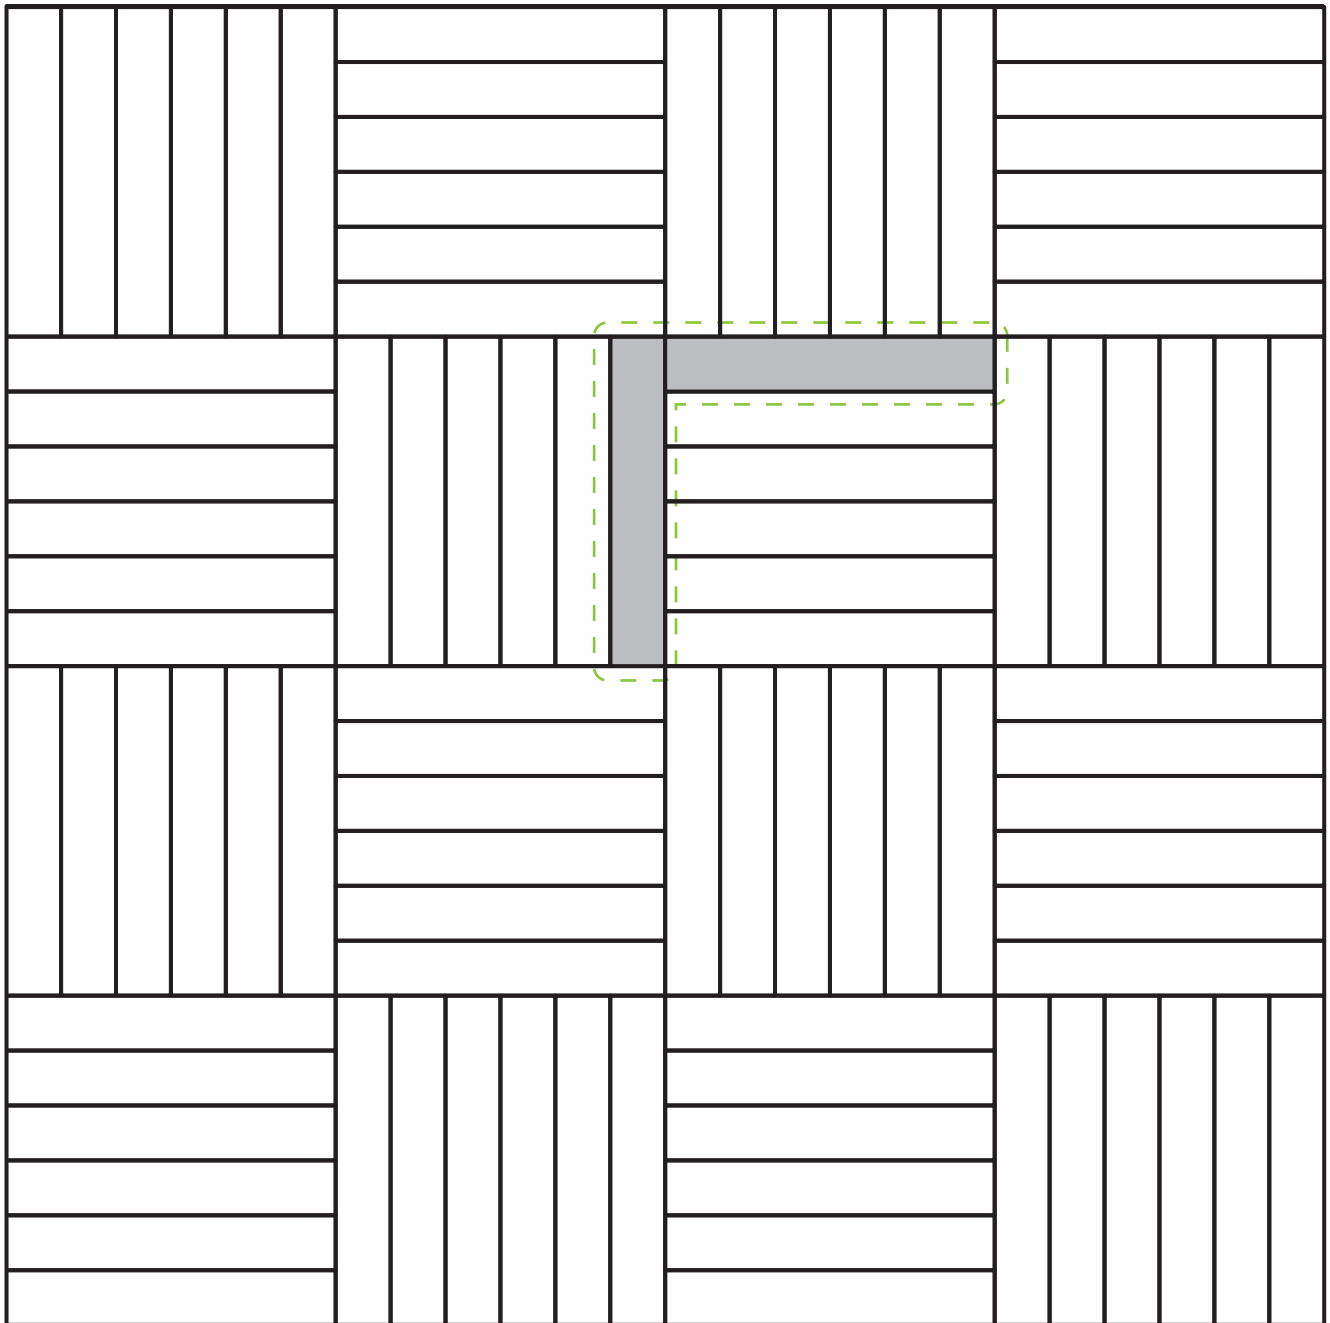

PLANK SERIES™
PAVER PATTERNS

RECTANGLE
RUNNING BOND
PATTERN

 100%: 3 x 12 or 3 x 18

90° HERRINGBONE
PATTERN

 100%: 3 x 12 or 3 x 18

MIXED RUNNING
BOND PATTERN

50%: 3 x 12

50%: 3 x 18

BASKET WEAVE
PATTERN

 100%: 3 x 12 or 3 x 18

LOCALLY MADE

Our state-of-the-art facility enables us to control every step of the manufacturing process, ensuring that the highest standards of quality pavers, walls, outdoor living kits and packaged concrete products are delivered to you.