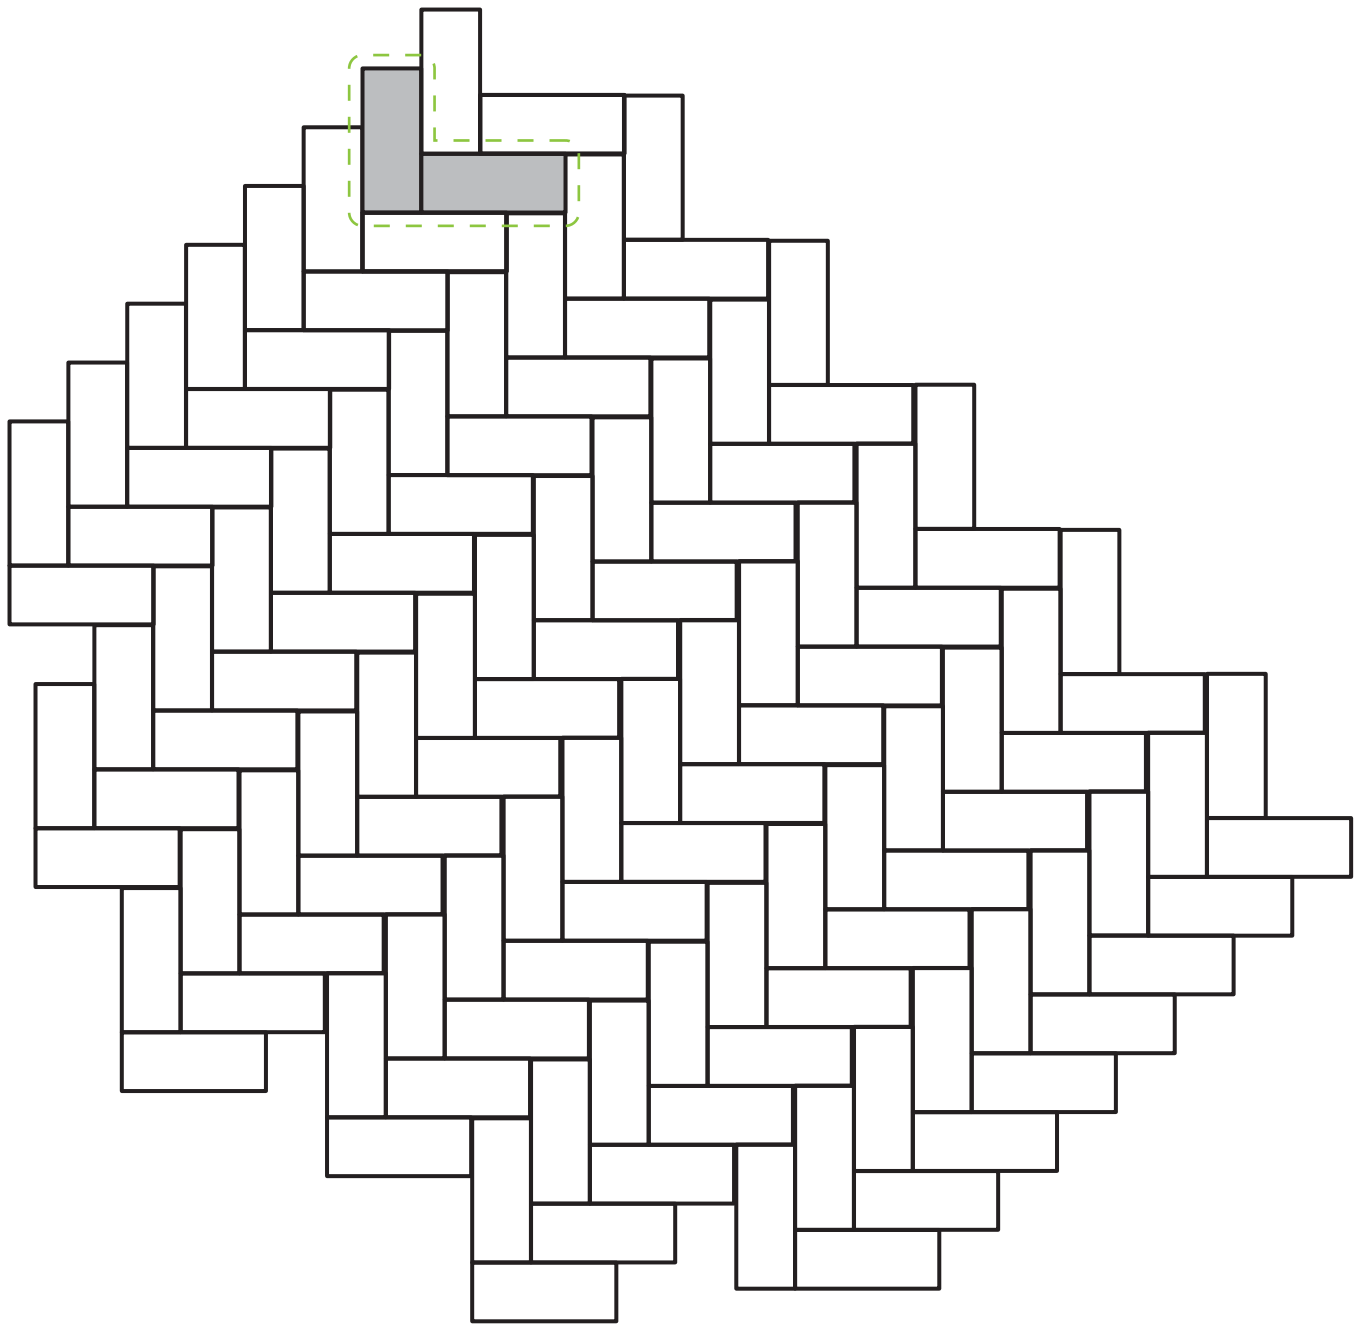

CITYSCAPE WINDSOR
PAVER PATTERNS

RECTANGLE
RUNNING BOND
PATTERN

 100%: 4 x 8

90° HERRINGBONE
PATTERN

 100%: 4 x 8

DOUBLE BASKET
WEAVE PATTERN

 100%: 4 x 8

LOCALLY MADE